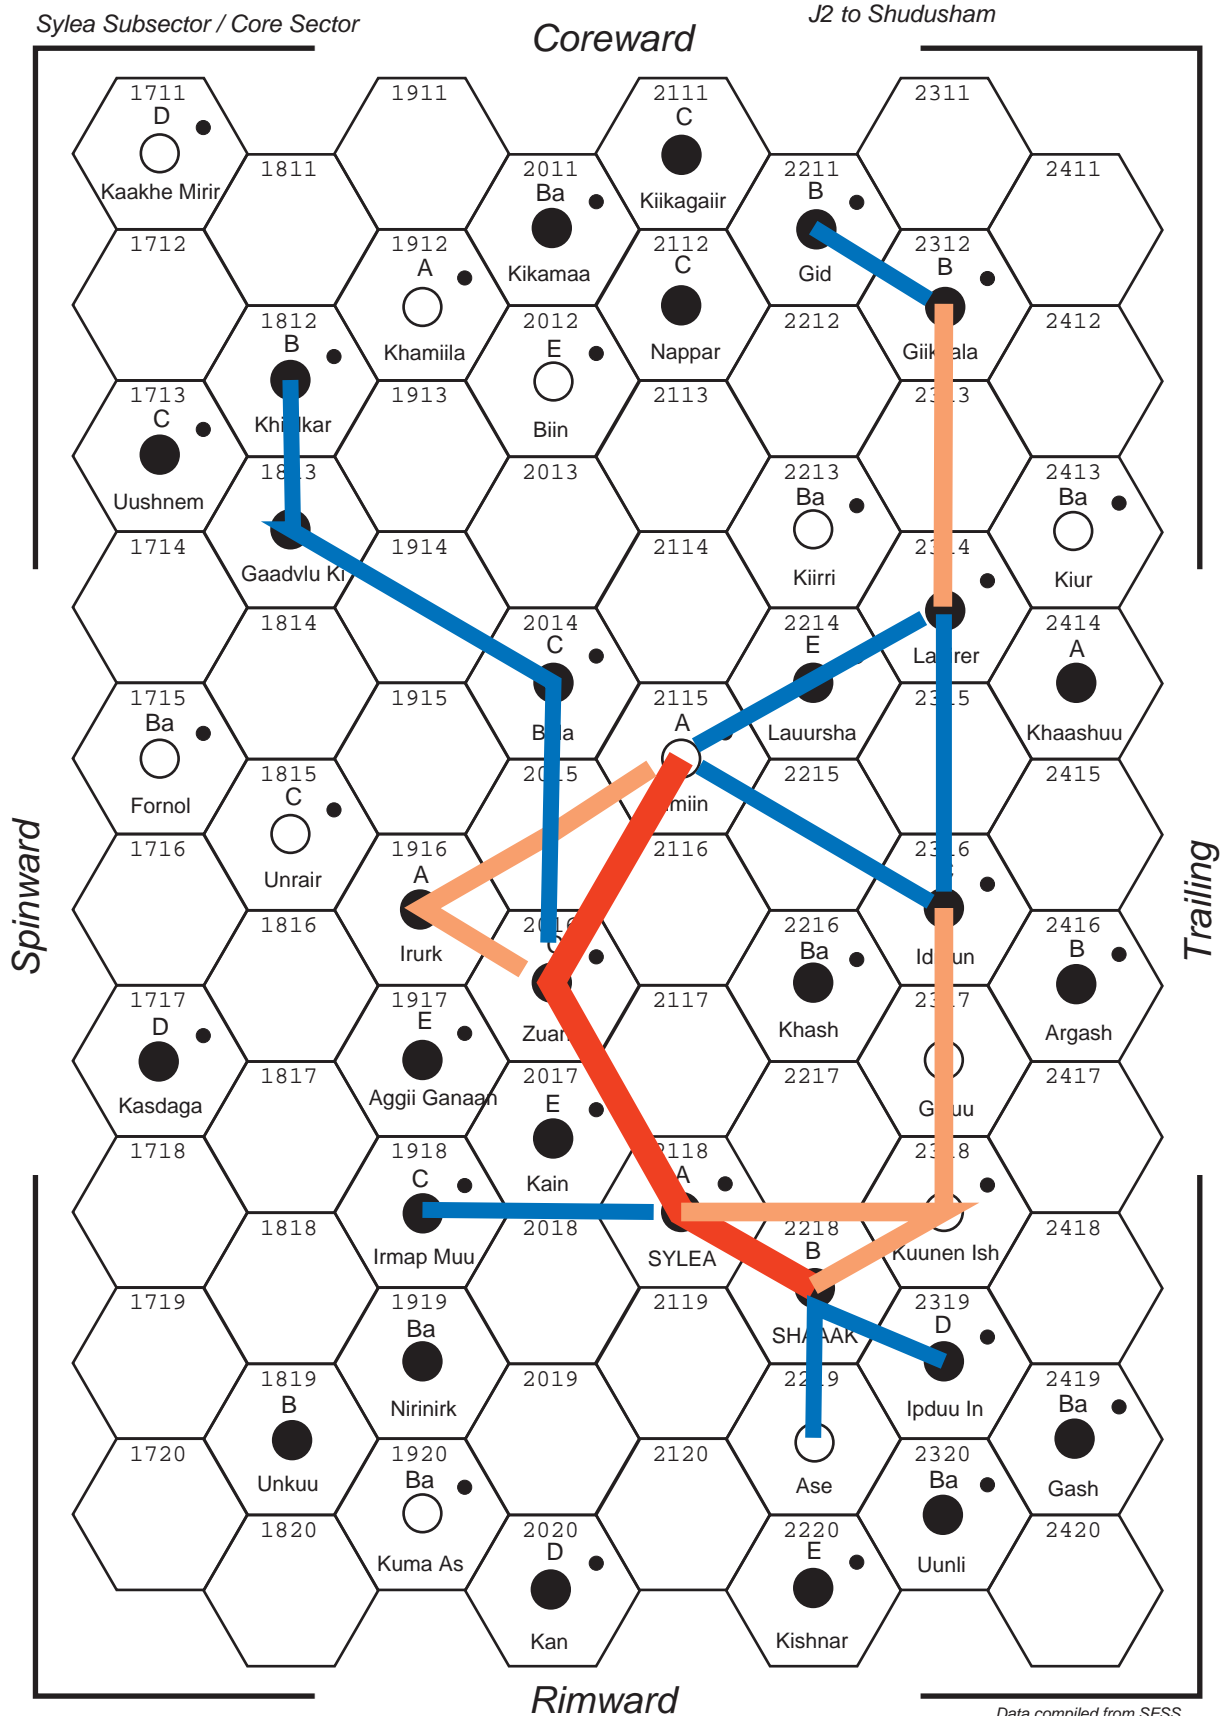

TRADE ROUTES INTERNAL TO SYLEA SUBSECTOR IN MILIEU 0. CALCULATED USING GURPS TRAVELLER FAR TRADER.

ROUTES BY THAD COONS. MAP BY DOM MOONEY.

PLEASE NOTE LIMITS TO THIS DATA RECORDED AT THE BITS WEBSITE

Data compiled from SFSS Survey Report c-25 Imperial

- MAJOR
- FEEDER
- MINOR